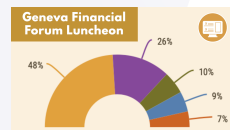

FINANCIAL FORUM,
11:30 AM IN SIMPSON HALL

SATURDAY, 10AM IN
MCLENNAN LOUNGE

Geneva Presbyterian Church is a congregation aspiring to remember, tell and live the way of Jesus by being just, kind and humble.